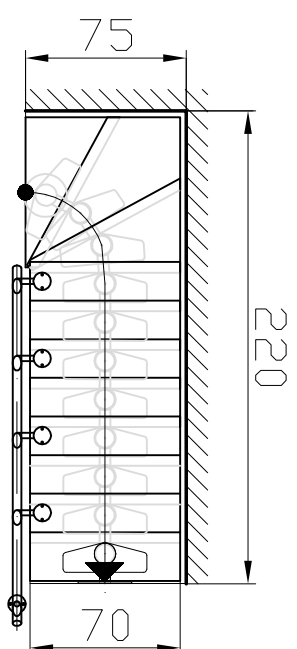

51Z

52Z

53Z

54Z

55Z

56Z

57Z