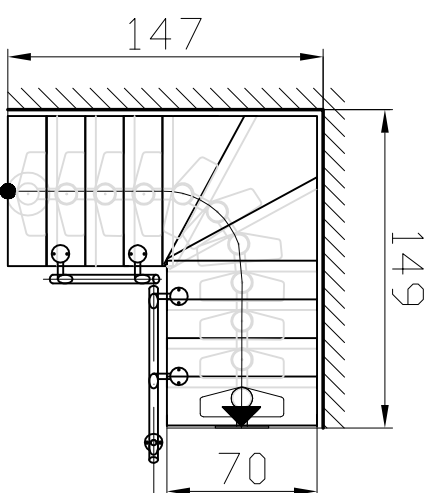

7.4

PP-90
PP-88
max. 5mm

~140 kg

- 230x700 x8
- 2+1
- SD-43 x1
- ED-151N x1
- ED-1500 x2
- ED-150 x7
- ED-152 x1
- S4 x1
- S6 x1
- ZA-84P x31
- WD-144 x97
- SR-143 x10
- ZL-80 x2
- WS-90d x2
- WS-90dk x2
- WS-92dk x2
- LT-84PE x5
- RS-160 x2
- PP-88 x6
- M8x10 x48
- 3,9x19 x11
- M8x20 x2
- M5x20 x5
- M8 x2
- M5 3,5x20 x5
- 3,5x20 x31
- PS-93 x3
- ZA-102 x5
- ZA-104 x4
- LM-74abt x1
- LM-75 x1
- Sse-72/6PE x5
- WP-110 x2,5 m
- PP-90 Ø5 6x1,5m +6x1m
- PT-101 x2,5 m

Dimensions:
890
650
~920
Ø25
Ø40

Warning symbols: + (Warning), (Person with lightning bolt), (Person with fire), (Person with lightning bolt and fire), (Person with lightning bolt and fire and lightning bolt).

ver 02.16zm (2/3)

51Z

52Z

53Z

54Z

55Z

56Z

57Z