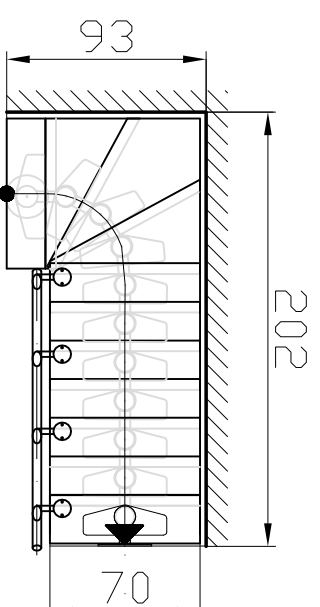

7.2

Sse-72/6PE
ZA-84P
PP-90

7.3

PP-90
PP-88

8.1

Sse-72/6+LT-84
M8
M6x20
MO-77
M8x20

8.2

Sse-72/6PE
PS-93
WD-144
x2
Ø10

7.4

PP-90
PP-88
max. 5mm

~140 kg

- 230x700 x8
- 2+1
- SD-43 x1
- ED-151N x1
- ED-1500 x2
- ED-150 x7
- ED-152 x1
- S4 x1
- S6 x1
- ZA-84P x31
- WD-144 x97
- SR-143 x10
- ZL-80 x2
- WS-90d x2
- WS-90dk x2
- WS-92dk x2
- LT-84PE x5
- RS-160 x2
- PP-88 x6
- M8x10 x48
- 3,9x19 x11
- M8x20 x2
- M5x20 x5
- M8 x2
- M5 3,5x20 x5
- 3,5x20 x31
- PS-93 x3
- ZA-102 x5
- ZA-104 x4
- LM-74abt x1
- LM-75 x1
- Sse-72/6PE x5
- WP-110 x2,5 m
- PP-90 Ø5 6x1,5m +6x1m
- PT-101 x2,5 m

Dimensions:
890
650
~920
Ø25
Ø40

Warning symbols: + (Warning), (Person with lightning bolt), (Person with fire), (Person with lightning bolt and fire), (Person with lightning bolt and fire and lightning bolt).

ver 02.16zm (2/3)

51Z

52Z

53Z

54Z

55Z

56Z

57Z