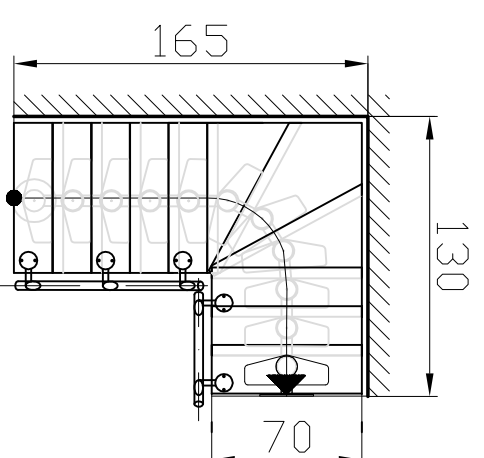

7.4

PP-90
PP-88
max. 5mm

~140 kg

- 230x700 x8
- 2+1
- SD-43 x1
- ED-151N x1
- ED-1500 x2
- ED-150 x7
- ED-152 x1
- S4 x1
- S6 x1
- ZA-84P x31
- WD-144 x97
- SR-143 x10
- ZL-80 x2
- WS-90d x2
- WS-90dk x2
- WS-92dk x2
- LT-84PE x5
- RS-160 x2
- PP-88 x6
- M8x10 x48
- 3,9x19 x11
- M8x20 x2
- M5x20 x5
- M8 x2
- M5 3,5x20 x5
- 3,5x20 x31
- PS-93 x3
- ZA-102 x5
- ZA-104 x4
- LM-74abt x1
- LM-75 x1
- Sse-72/6PE x5
- WP-110 x2,5 m
- PP-90 Ø5 6x1,5m +6x1m
- PT-101 x2,5 m

Dimensions:
890
650
~920
Ø25
Ø40

Warning symbols: + (Warning), (Person with lightning bolt), (Person with fire), (Person with lightning bolt and fire), (Person with lightning bolt and fire and lightning bolt).

ver 02.16zm (2/3)

51Z

52Z

53Z

54Z

55Z

56Z

57Z