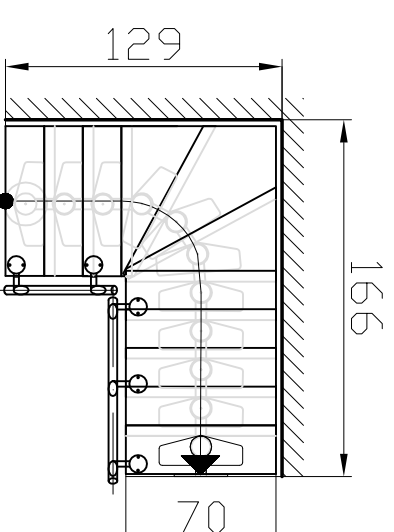

7.4

PP-90
PP-88
max. 5mm

~140 kg

- 230x700 x8
- 2+1
- SD-43 x1
- ED-151N x1
- ED-1500 x2
- ED-150 x7
- ED-152 x1
- S4 x1
- S6 x1
- ZA-84P x31
- WD-144 x97
- SR-143 x10
- ZL-80 x2
- WS-90d x2
- WS-90dk x2
- WS-92dk x2
- LT-84PE x5
- RS-160 x2
- PP-88 x6
- M8x10 x48
- 3,9x19 x11
- M8x20 x2
- M5x20 x5
- M8 x2
- M5 3,5x20 x5
- 3,5x20 x31
- PS-93 x3
- ZA-102 x5
- ZA-104 x4
- LM-74abt x1
- LM-75 x1
- Sse-72/6PE x5
- WP-110 x2,5 m
- PP-90 Ø5 6x1,5m +6x1m
- PT-101 x2,5 m

Dimensions:
890
650
~920
Ø25
Ø40

Warning symbols: + (Warning), (Person with lightning bolt), (Person with fire), (Person with lightning bolt and fire), (Person with lightning bolt and fire and lightning bolt).

ver 02.16zm (2/3)

51Z

52Z

53Z

54Z

55Z

56Z

57Z