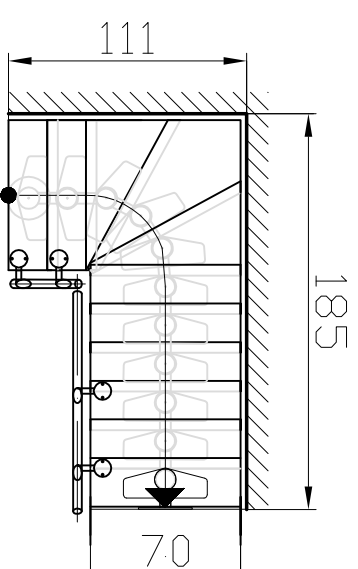

7.4

PP-90
PP-88
max. 5mm

~140 kg

- 230x700 x8
- 2+1
- SD-43 x1
- ED-151N x1
- ED-1500 x2
- ED-150 x7
- ED-152 x1
- S4 x1
- S6 x1
- ZA-84P x31
- WD-144 x97
- SR-143 x10
- ZL-80 x2
- WS-90d x2
- WS-90dk x2
- WS-92dk x2
- LT-84PE x5
- RS-160 x2
- PP-88 x6
- M8x10 x48
- 3,9x19 x11
- M8x20 x2
- M5x20 x5
- M8 x2
- M5 3,5x20 x5
- 3,5x20 x31
- PS-93 x3
- ZA-102 x5
- ZA-104 x4
- LM-74abt x1
- LM-75 x1
- Sse-72/6PE x5
- WP-110 x2,5 m
- PP-90 Ø5 6x1,5m +6x1m
- PT-101 x2,5 m

Dimensions:
890
650
~920
Ø25
Ø40

Warning symbols: + (Warning), (Person with lightning bolt), (Person with fire), (Person with lightning bolt and fire), (Person with lightning bolt and fire and lightning bolt).

ver 02.16zm (2/3)

51Z

52Z

53Z

54Z

55Z

56Z

57Z